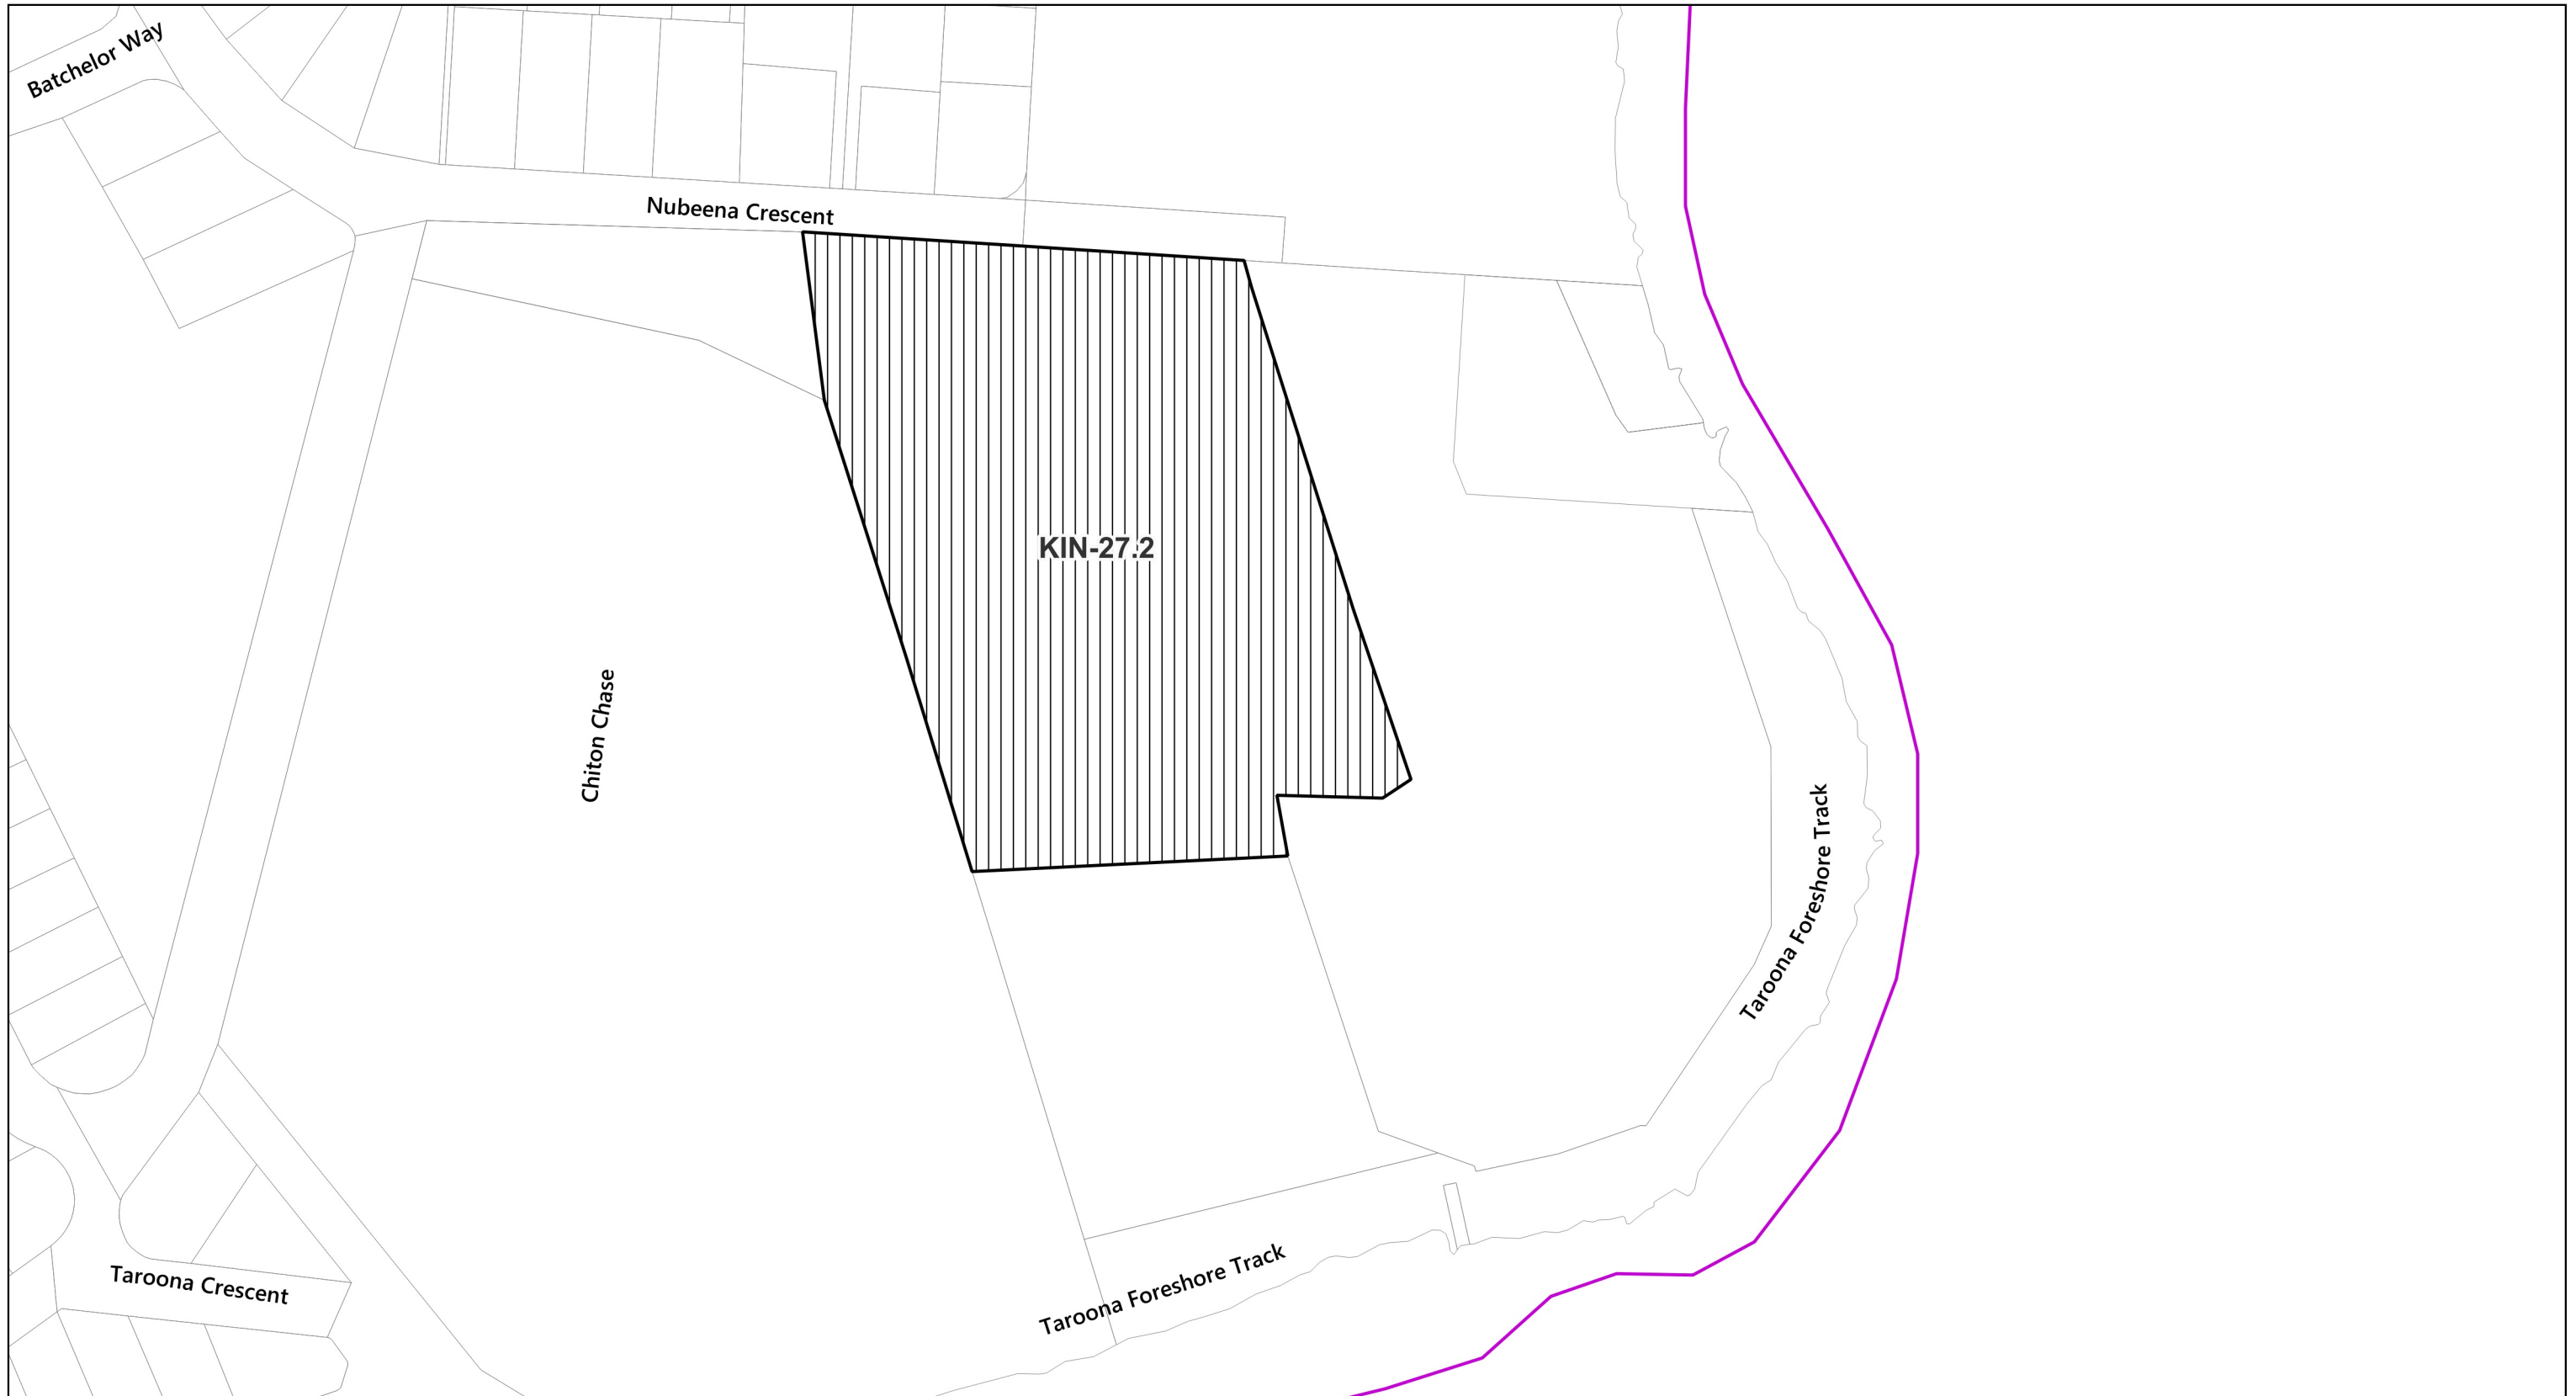

 General Overlays - Site-specific Qualifications

 Land parcels

 LGA Boundary

207 Tinderbox Road, Tinderbox

0 40 80 120 160 200 m

Coordinate system: GDA94 MGA Zone 55
Planning data from Kingborough Council
Base topographic data from the LIST © State of Tasmania
Print Date: 6.9.2024 Cadastre Date: 20.8.2024

-  General Overlays - Site-specific Qualifications
-  Land parcels
-  LGA Boundary

Coordinate system: GDA94 MGA Zone 55
Planning data from Kingborough Council
Base topographic data from the LIST © State of Tasmania
Print Date: 6.9.2024 Cadastre Date: 20.8.2024

 General Overlays - Site-specific Qualifications
 Land parcels
 LGA Boundary

41, 47, and part 31 Nubeena Crescent, Tarooa

Coordinate system: GDA94 MGA Zone 55
 Planning data from Kingborough Council
 Base topographic data from the LIST © State of Tasmania
 Print Date: 6.9.2024 Cadastre Date: 20.8.2024

 General Overlays - Site-specific Qualifications
 Land parcels
 LGA Boundary

part 31 Nubeena Crescent, Tarooona

Coordinate system: GDA94 MGA Zone 55
Planning data from Kingborough Council
Base topographic data from the LIST © State of Tasmania
Print Date: 6.9.2024 Cadastre Date: 20.8.2024