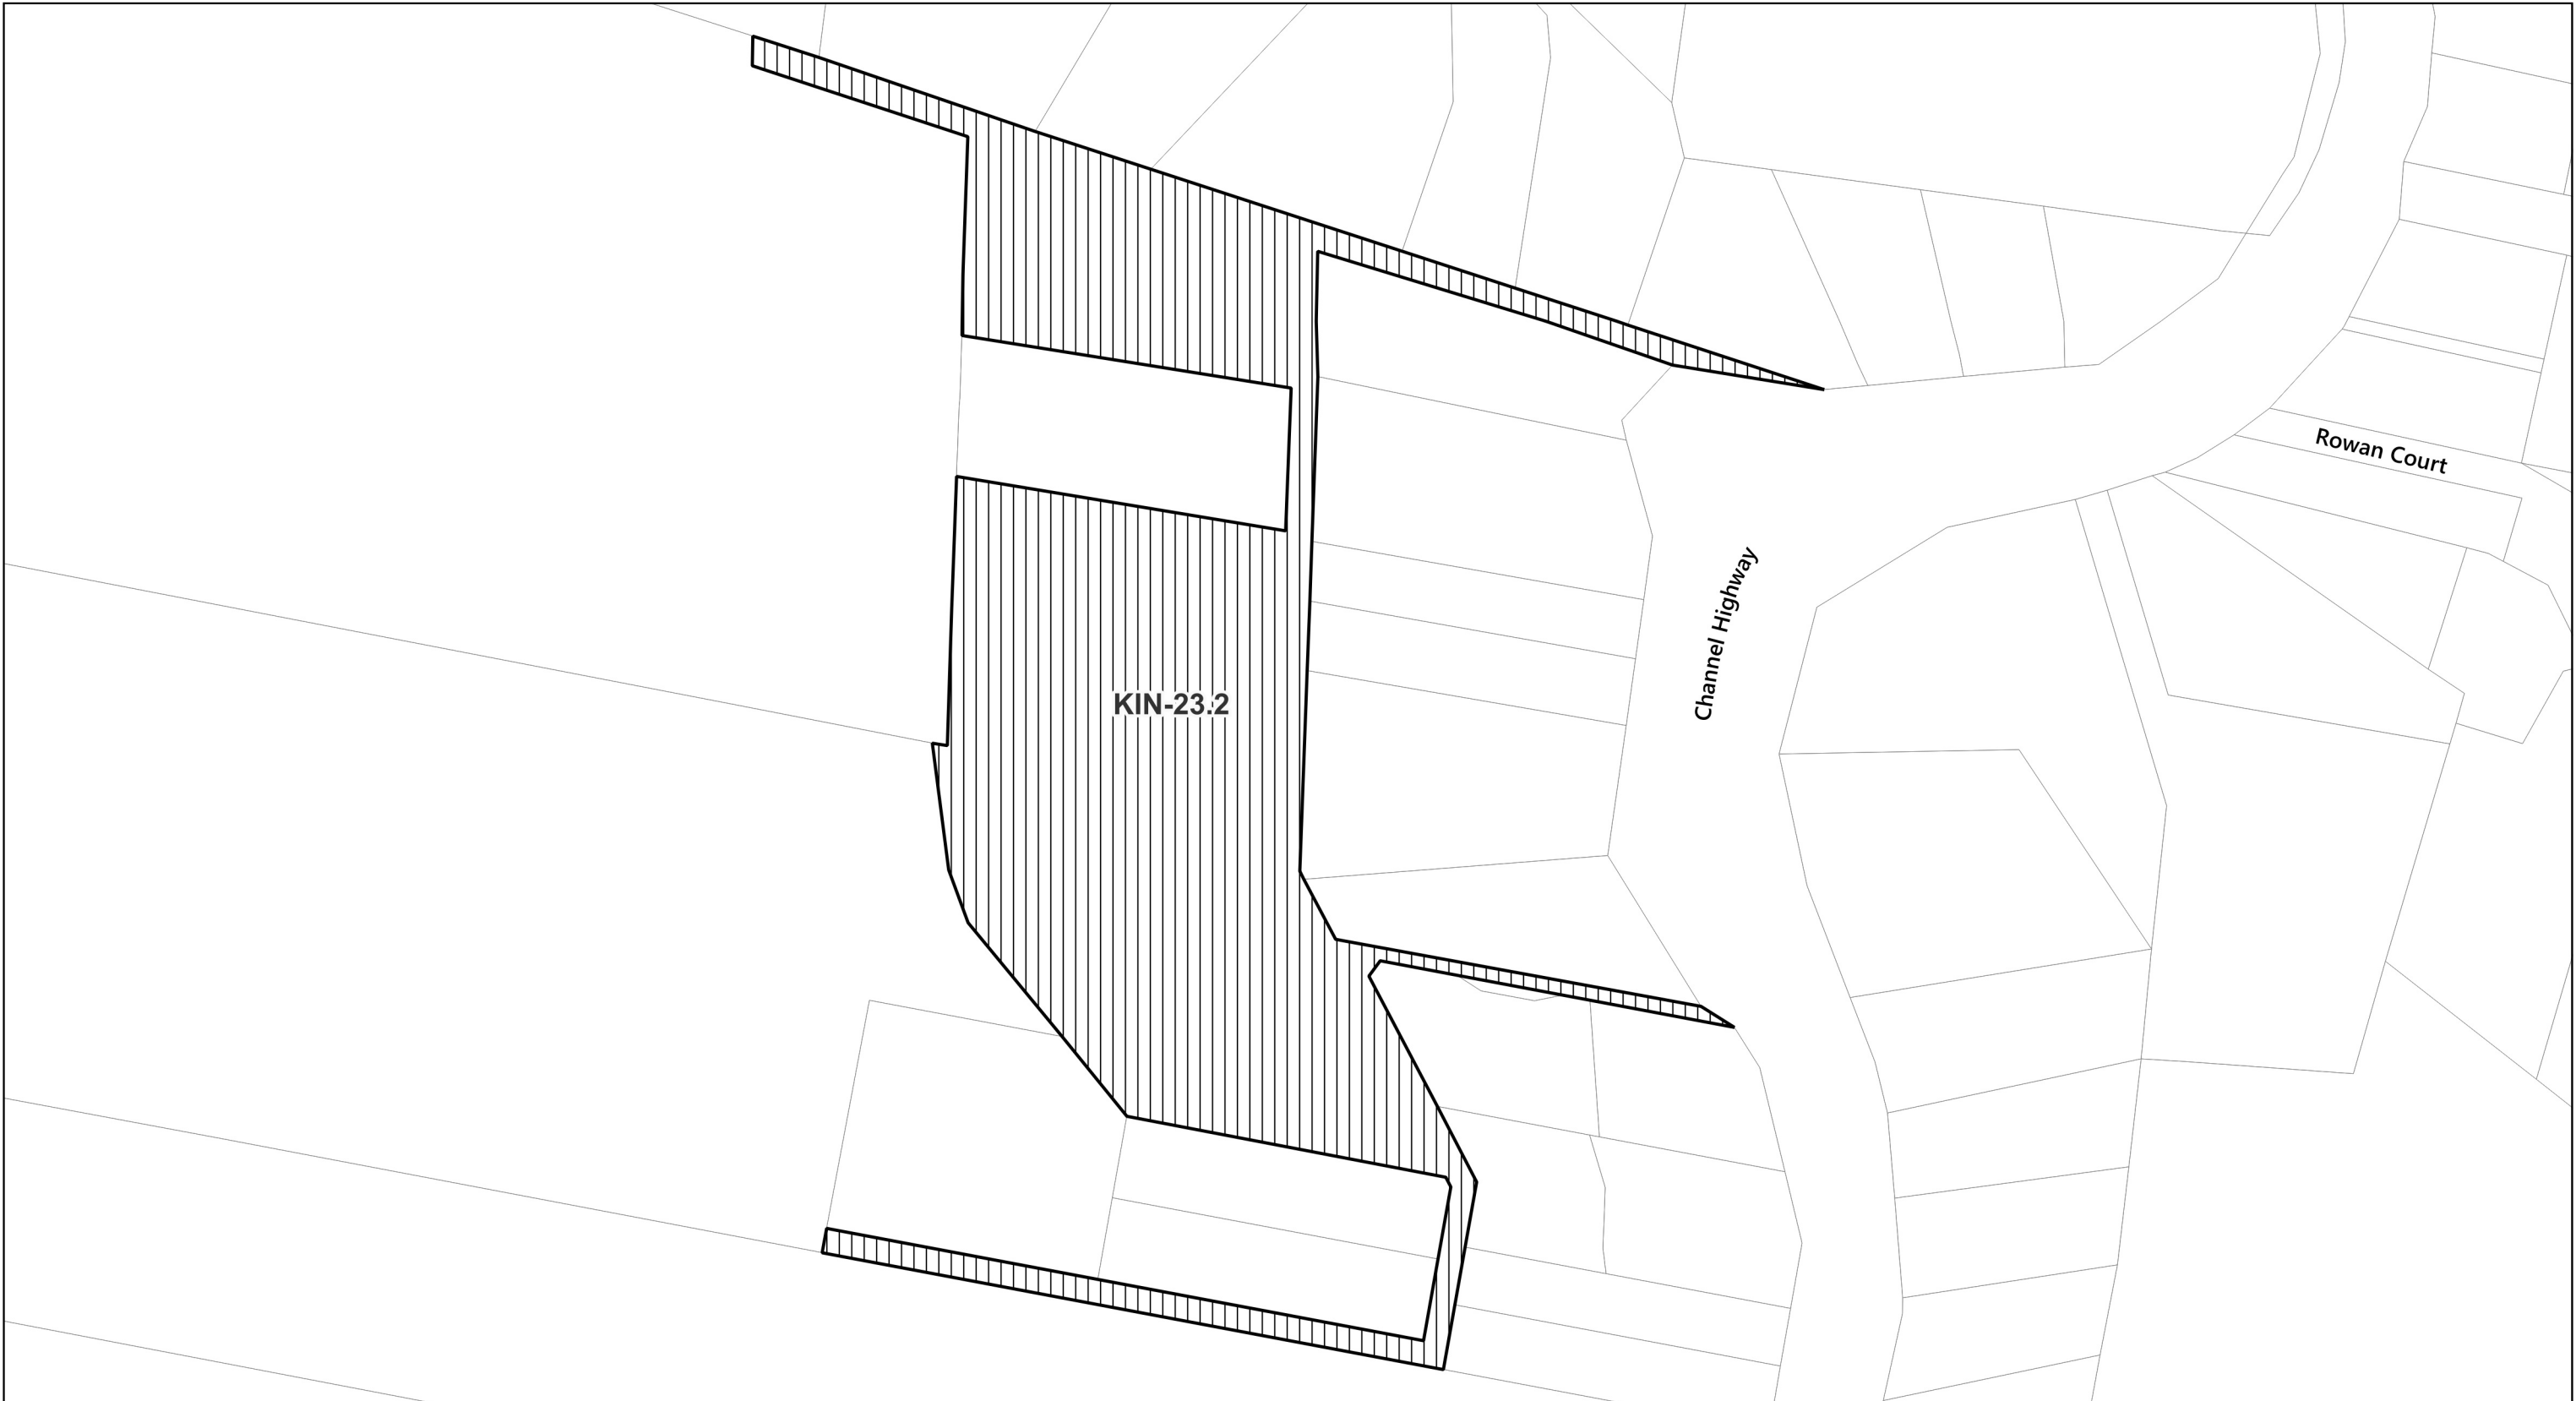

Legend

-  General Overlays - Site-specific Qualifications
-  Land parcels
-  LGA Boundary

Wellington Park

Coordinate system: GDA94 MGA Zone 55
 Planning data from Kingborough Council
 Base topographic data from the LIST © State of Tasmania
 Print Date: 6.9.2024 Cadastre Date: 20.8.2024

 General Overlays - Site-specific Qualifications

 Land parcels

 LGA Boundary

81 Channel Highway, Tarooona

Coordinate system: GDA94 MGA Zone 55
Planning data from Kingborough Council
Base topographic data from the LIST © State of Tasmania
Print Date: 6.9.2024 Cadastre Date: 20.8.2024

 General Overlays - Site-specific Qualifications

 Land parcels

 LGA Boundary

207 Tinderbox Road, Tinderbox

0 40 80 120 160 200 m

Coordinate system: GDA94 MGA Zone 55
Planning data from Kingborough Council
Base topographic data from the LIST © State of Tasmania
Print Date: 6.9.2024 Cadastre Date: 20.8.2024

-  General Overlays - Site-specific Qualifications
-  Land parcels
-  LGA Boundary

Coordinate system: GDA94 MGA Zone 55
Planning data from Kingborough Council
Base topographic data from the LIST © State of Tasmania
Print Date: 6.9.2024 Cadastre Date: 20.8.2024