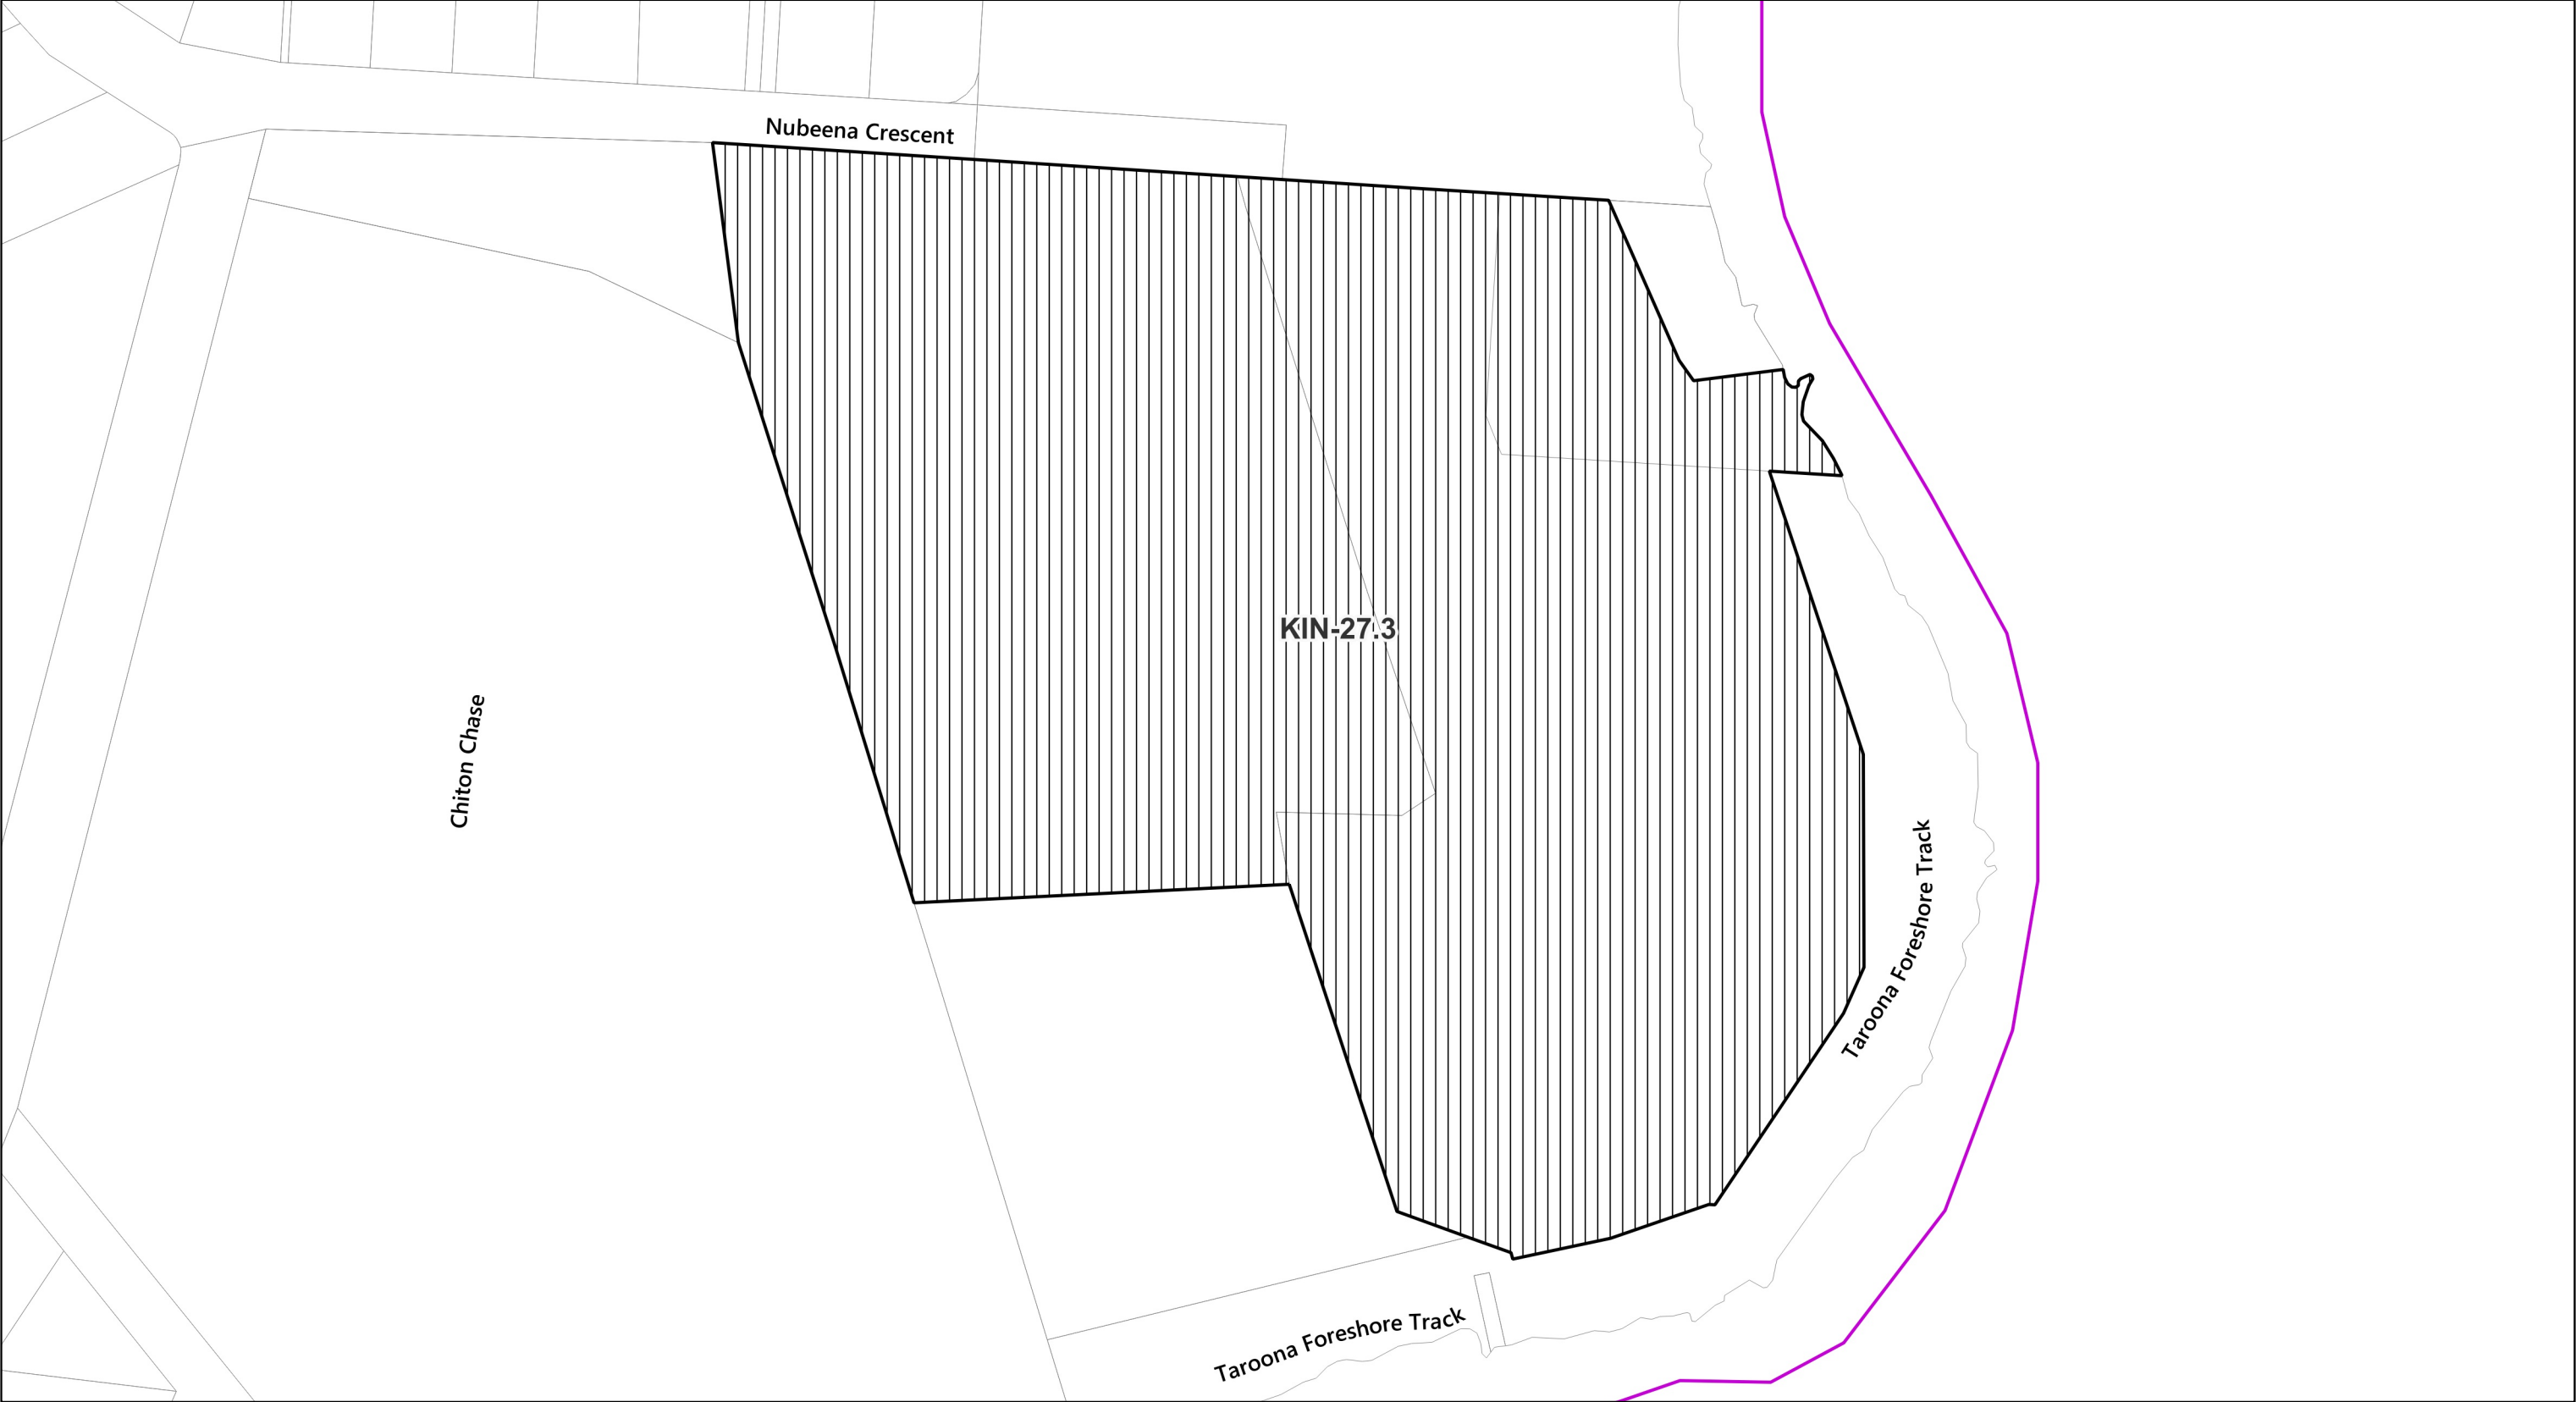

 General Overlays - Site-specific Qualifications

 Land parcels

 LGA Boundary

81 Channel Highway, Tarooona

Coordinate system: GDA94 MGA Zone 55
Planning data from Kingborough Council
Base topographic data from the LIST © State of Tasmania
Print Date: 6.9.2024 Cadastre Date: 20.8.2024

 General Overlays - Site-specific Qualifications

 Land parcels

 LGA Boundary

207 Tinderbox Road, Tinderbox

0 40 80 120 160 200 m

Coordinate system: GDA94 MGA Zone 55
Planning data from Kingborough Council
Base topographic data from the LIST © State of Tasmania
Print Date: 6.9.2024 Cadastre Date: 20.8.2024

-  General Overlays - Site-specific Qualifications
-  Land parcels
-  LGA Boundary

Coordinate system: GDA94 MGA Zone 55
Planning data from Kingborough Council
Base topographic data from the LIST © State of Tasmania
Print Date: 6.9.2024 Cadastre Date: 20.8.2024

 General Overlays - Site-specific Qualifications
 Land parcels
 LGA Boundary

41, 47, and part 31 Nubeena Crescent, Tarooa

Coordinate system: GDA94 MGA Zone 55
 Planning data from Kingborough Council
 Base topographic data from the LIST © State of Tasmania
 Print Date: 6.9.2024 Cadastre Date: 20.8.2024