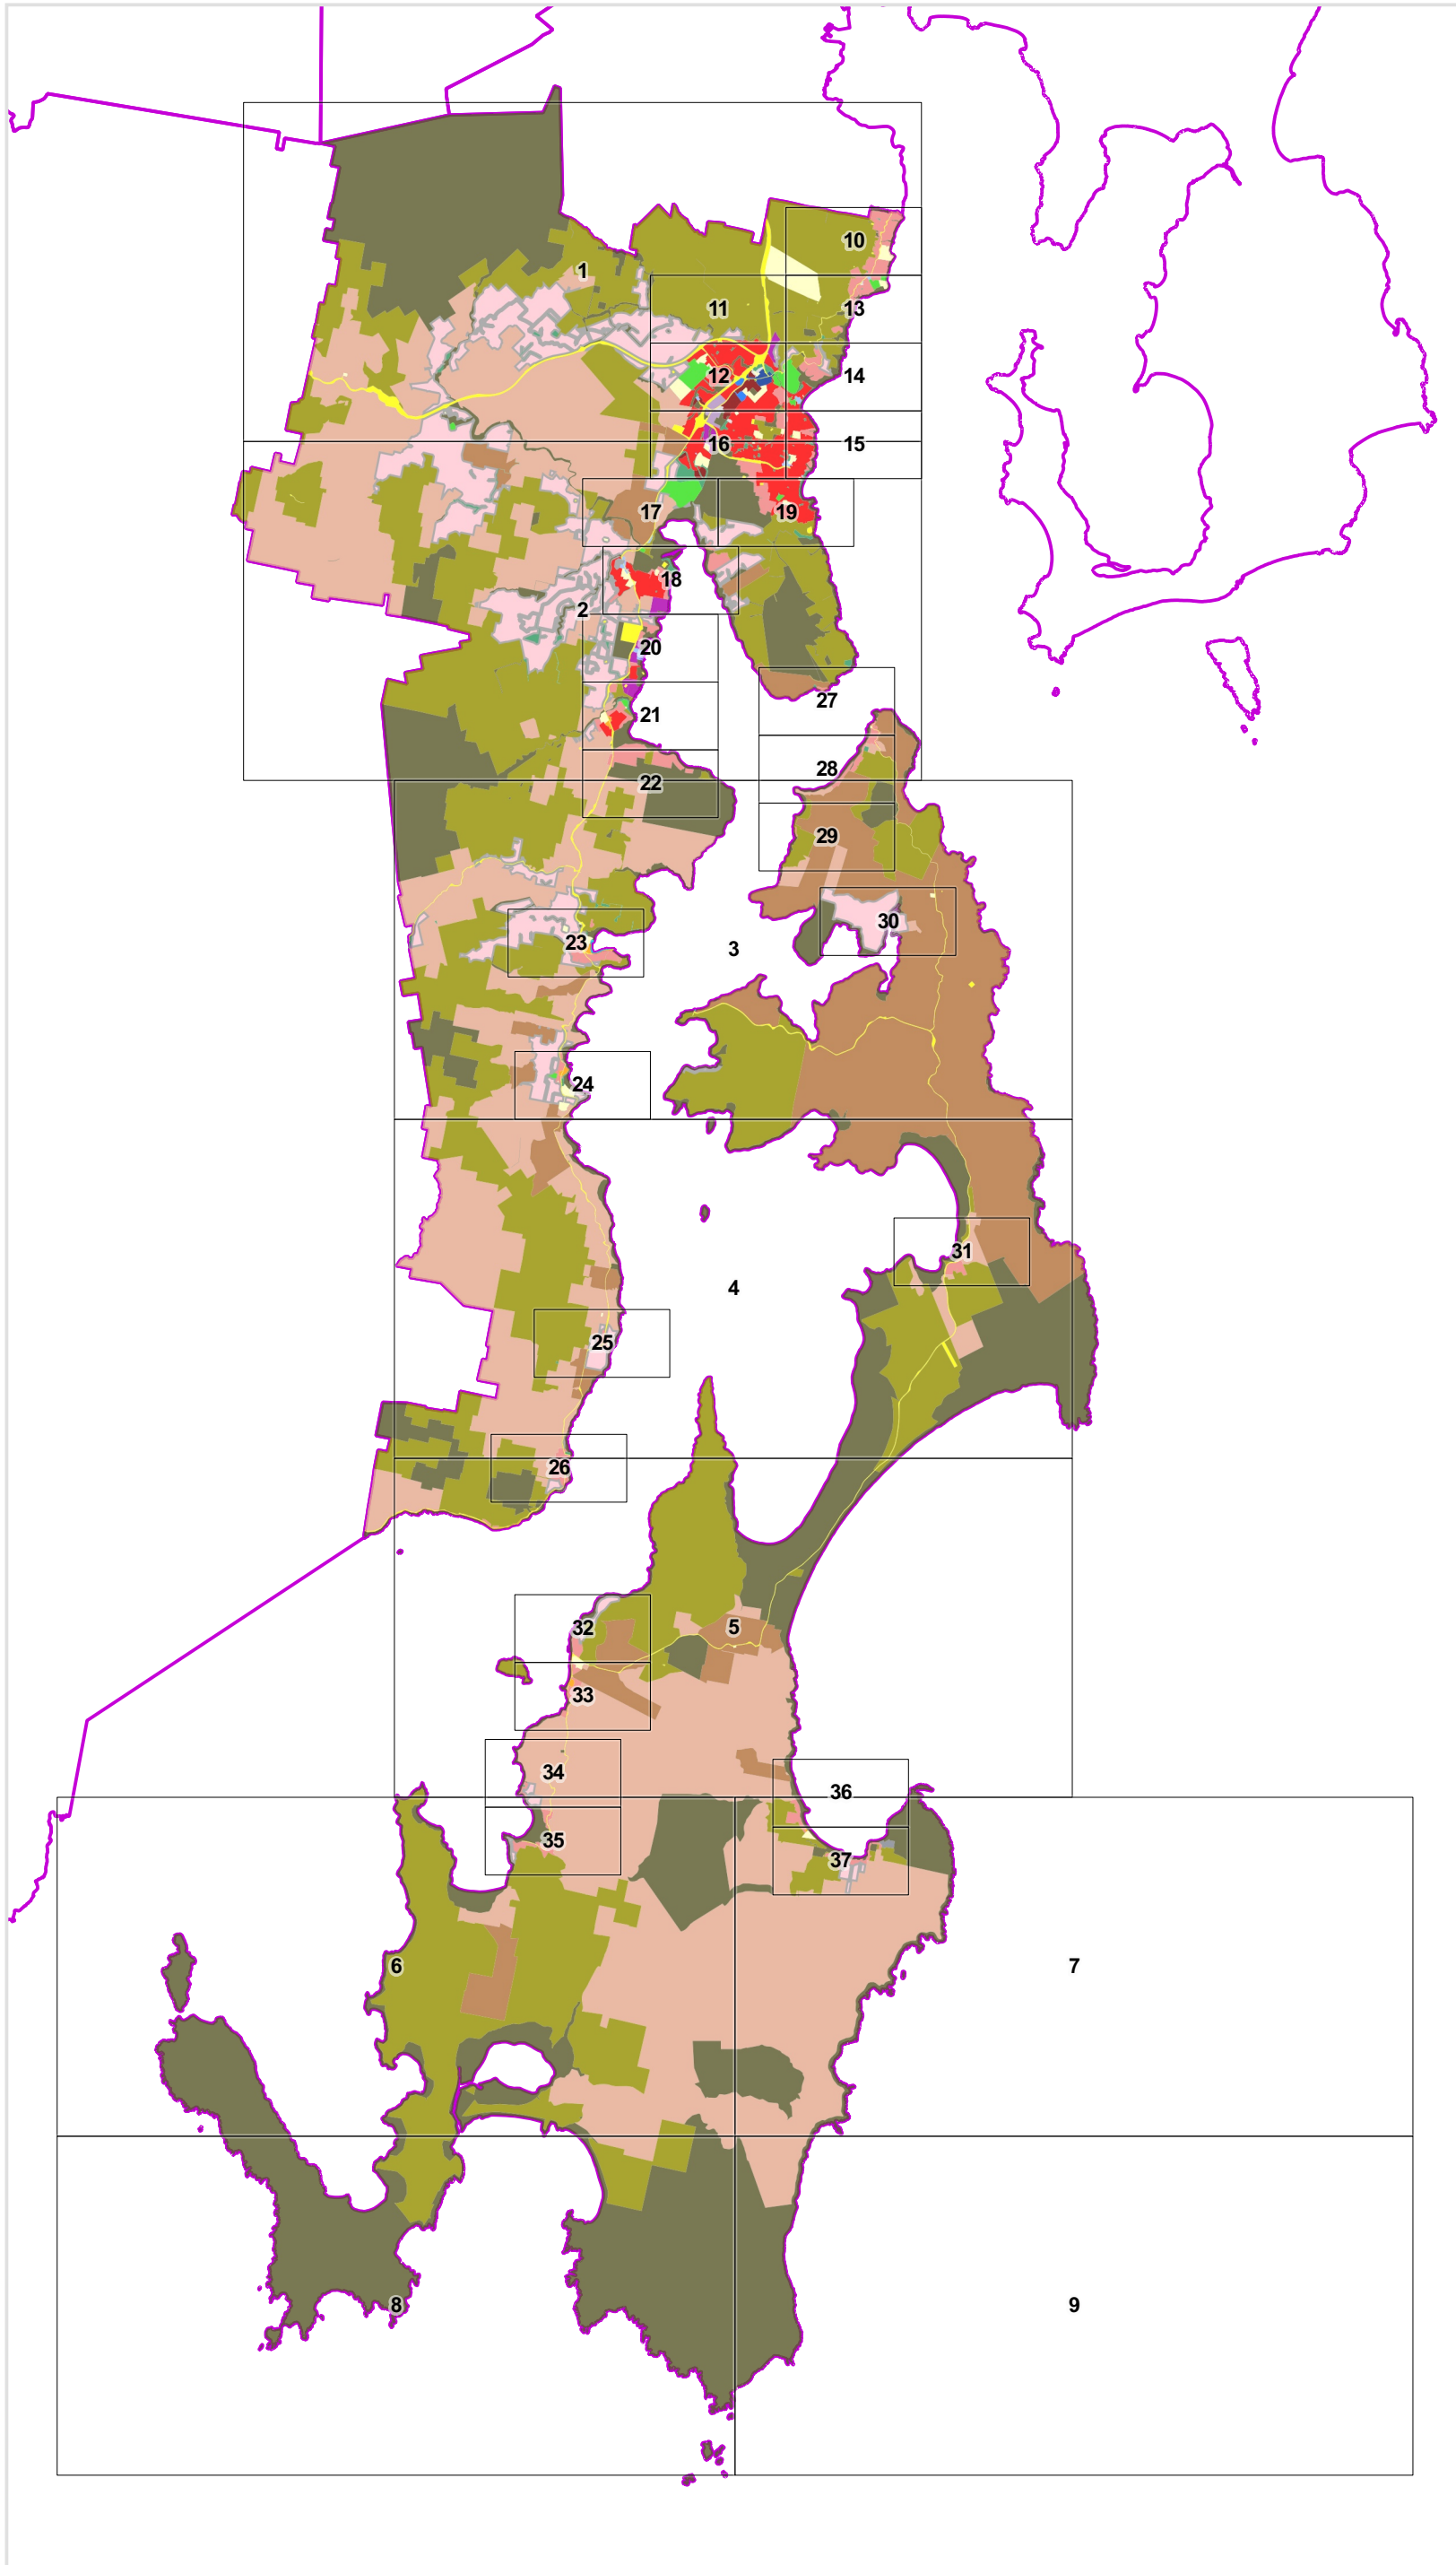

Tasmanian Planning Scheme - Local Provisions Schedule Map Index

- LPS Zones**
- General Residential
 - Inner Residential
 - Low Density Residential
 - Rural Living
 - Village
 - Urban Mixed Use
 - Local Business
 - General Business
 - Central Business
 - Commercial
 - Light Industrial
 - General Industrial
 - Rural
 - Agriculture
 - Landscape Conservation
 - Environmental Management
 - Major Tourism
 - Port and Marine
 - Utilities
 - Community Purpose
 - Recreation
 - Open Space
 - Future Urban
 - Particular Purpose
 - Split Zone Boundaries
 - LGA Boundary

Scale: 1:200000
when printed at A3

Coordinate system:
GDA94 MGA Zone 55

Planning data from
Kingborough Council

Base topographic
data from the LIST
© State of Tasmania

Print Date: 1.10.2024

Cadastre Date:
20.8.2024